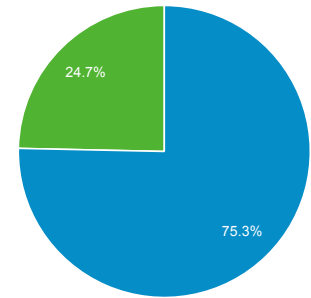

Audience Overview

All Users
100.00% Users

Apr 1, 2018 - Jun 30, 2018

Overview

■ New Visitor ■ Returning Visitor

Language	Users	% Users
1. ar	187,794	56.65%
2. en-us	88,867	26.81%
3. ar-sa	15,587	4.70%
4. ar-ae	14,670	4.43%
5. en-gb	10,909	3.29%
6. ar-eg	5,595	1.69%
7. fr-fr	1,797	0.54%
8. fr	1,348	0.41%
9. en	781	0.24%
10. en-ca	456	0.14%