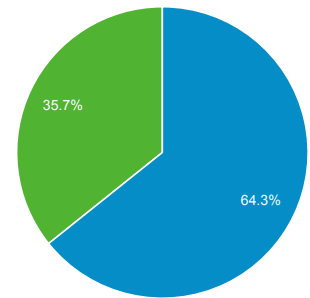

■ Returning Visitor ■ New Visitor