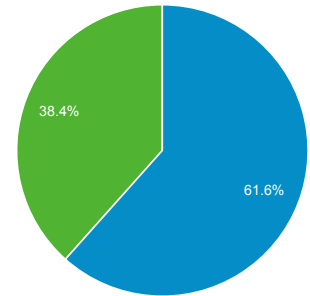

Apr 1, 2016 - Jun 30, 2016

Audience Overview

All Users
100.00% Sessions

Overview

Sessions
476,860

Users
207,362

Pageviews
2,332,332

Pages / Session
4.89

Avg. Session Duration
00:04:47

Bounce Rate
29.79%

% New Sessions
38.35%

Returning Visitor New Visitor

Language	Sessions	% Sessions
1. ar	250,553	52.54%
2. en-us	150,835	31.63%
3. ar-sa	43,938	9.21%
4. en-gb	11,544	2.42%
5. ar-ae	6,919	1.45%
6. fr	4,042	0.85%
7. ar-eg	3,369	0.71%
8. en	912	0.19%
9. zh-cn	872	0.18%
10. fr-fr	653	0.14%