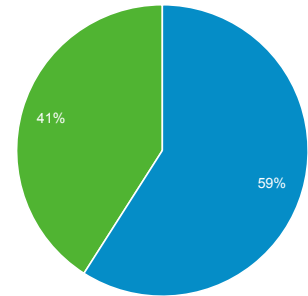

Jan 1, 2016 - Mar 31, 2016

Audience Overview

All Users
100.00% Sessions

Overview

Sessions
491,218

Users
234,280

Pageviews
2,520,931

Pages / Session
5.13

Avg. Session Duration
00:04:50

Bounce Rate
32.60%

% New Sessions
40.88%

Returning Visitor (Blue) New Visitor (Green)

Language	Sessions	% Sessions
1. ar	254,069	51.72%
2. en-us	153,661	31.28%
3. ar-sa	45,604	9.28%
4. ar-ae	11,071	2.25%
5. en-gb	10,921	2.22%
6. fr	4,600	0.94%
7. ar-eg	4,224	0.86%
8. en	1,673	0.34%
9. fr-fr	843	0.17%
10. zh-cn	518	0.11%