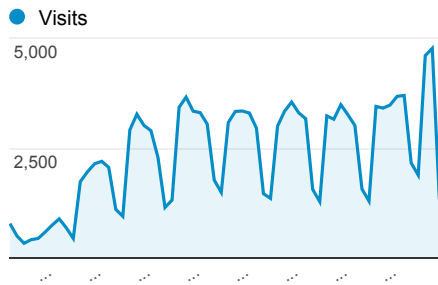

My Dashboard

Oct 24, 2012 - Dec 24, 2012

Visits

Avg. Visit Duration

Visits and Pages / Visit by Country / T...

Country / Territory	Visits	Pages / Visit
Saudi Arabia	116,842	5.46
Jordan	10,107	1.82
(not set)	3,558	4.69
Egypt	2,822	2.19
United States	2,142	3.35
Algeria	1,307	1.51
United Kingdom	828	4.10
United Arab Emirates	751	3.56
Iraq	657	1.54
Tunisia	518	1.65

Visits by Traffic Type

- **71.07% organic**
102,733 Visits
- **16.34% direct**
23,627 Visits
- **12.58% referral**
18,186 Visits
- **0.01% Other**
1 Visits

Visits and Pageviews by Mobile (Including Tablet)