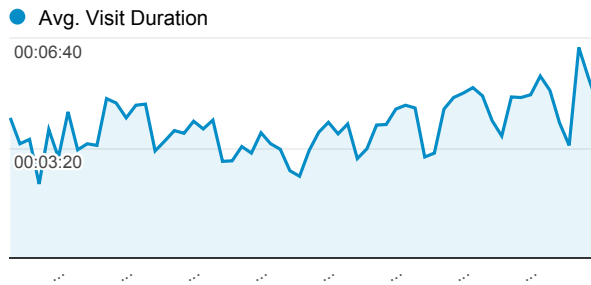

My Dashboard

Oct 24, 2012 - Dec 24, 2012

Visits

Avg. Visit Duration

Visits and Pages / Visit by Country / T...

Country / Territory	Visits	Pages / Visit
Saudi Arabia	116,842	5.46
Jordan	10,107	1.82
(not set)	3,558	4.69
Egypt	2,822	2.19
United States	2,142	3.35
Algeria	1,307	1.51
United Kingdom	828	4.10
United Arab Emirates	751	3.56
Iraq	657	1.54
Tunisia	518	1.65

Visits by Traffic Type

- **71.07% organic**
102,733 Visits
- **16.34% direct**
23,627 Visits
- **12.58% referral**
18,186 Visits
- **0.01% Other**
1 Visits

Visits and Pageviews by Mobile (Including Tablet)